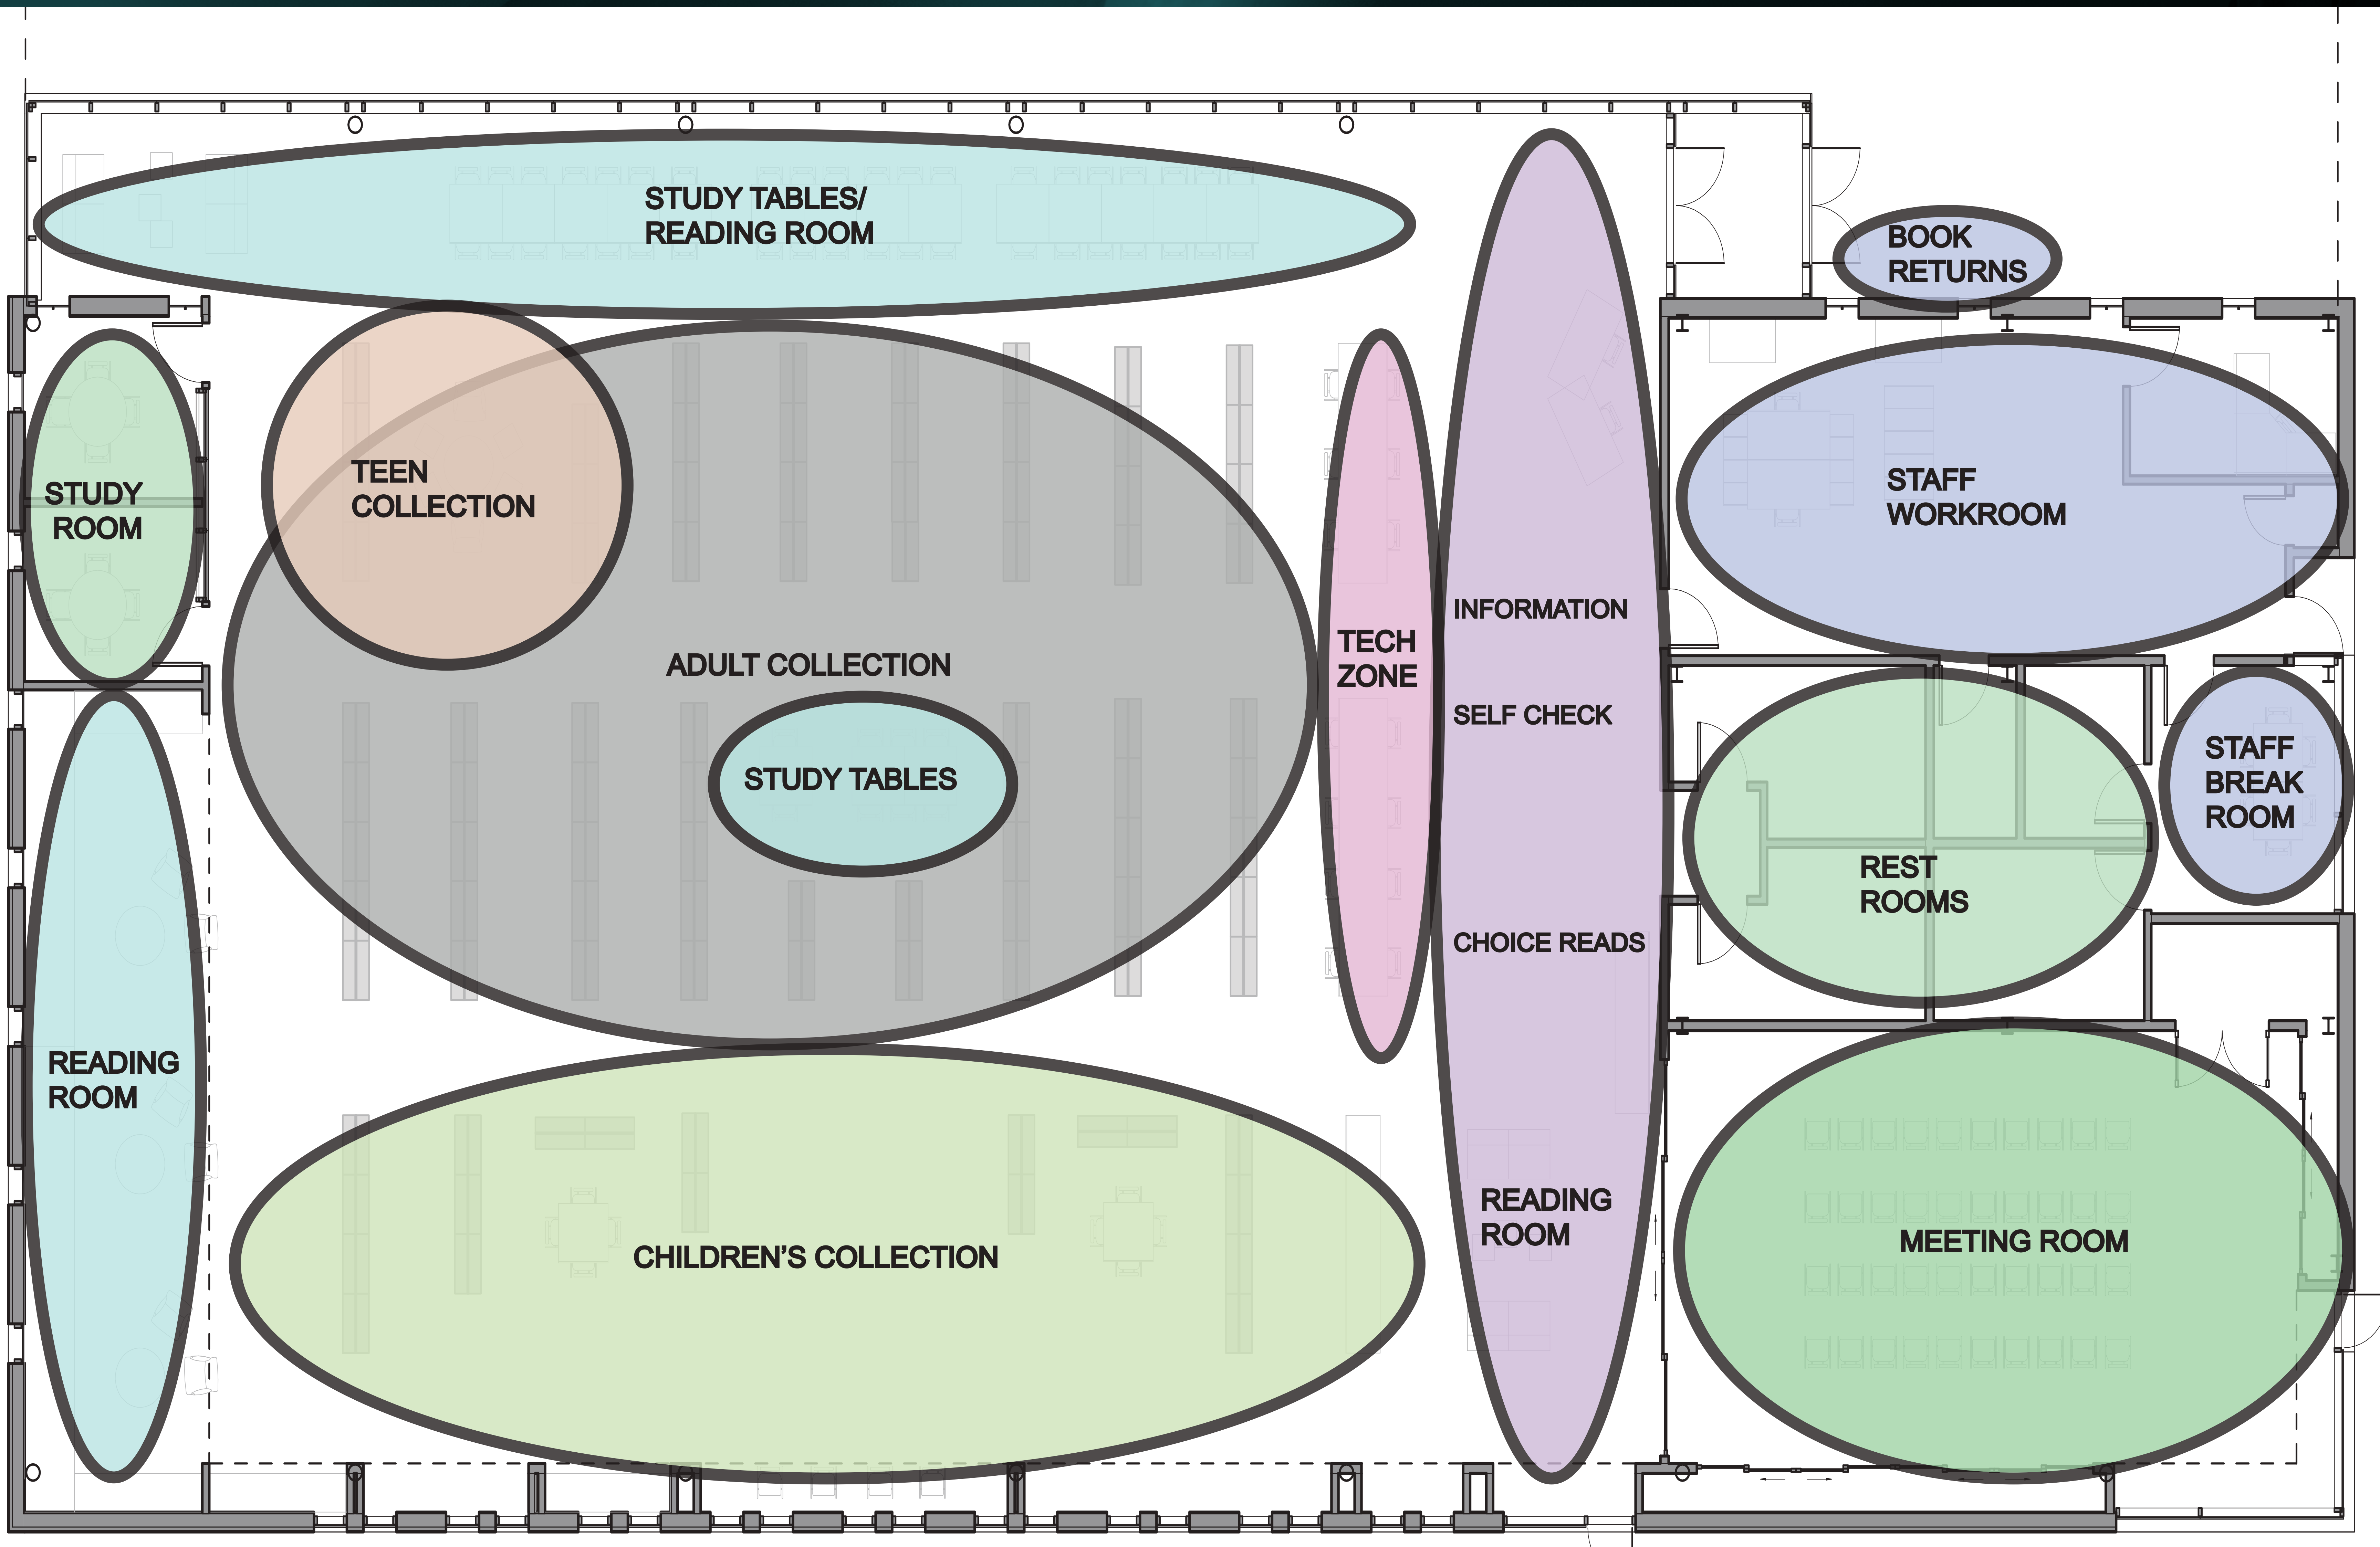

White Center Community Library

PUBLIC MEETING | NOVEMBER 19TH, 2013

VIEW LOOKING SOUTH ON 15TH

VIEW LOOKING EAST ON 107TH

White Center Community Library

PUBLIC MEETING | NOVEMBER 19TH, 2013

White Center Community Library

PUBLIC MEETING | NOVEMBER 19TH, 2013

GLAZING

CONCRETE PANEL

White Center Community Library

PUBLIC MEETING | NOVEMBER 19TH, 2013