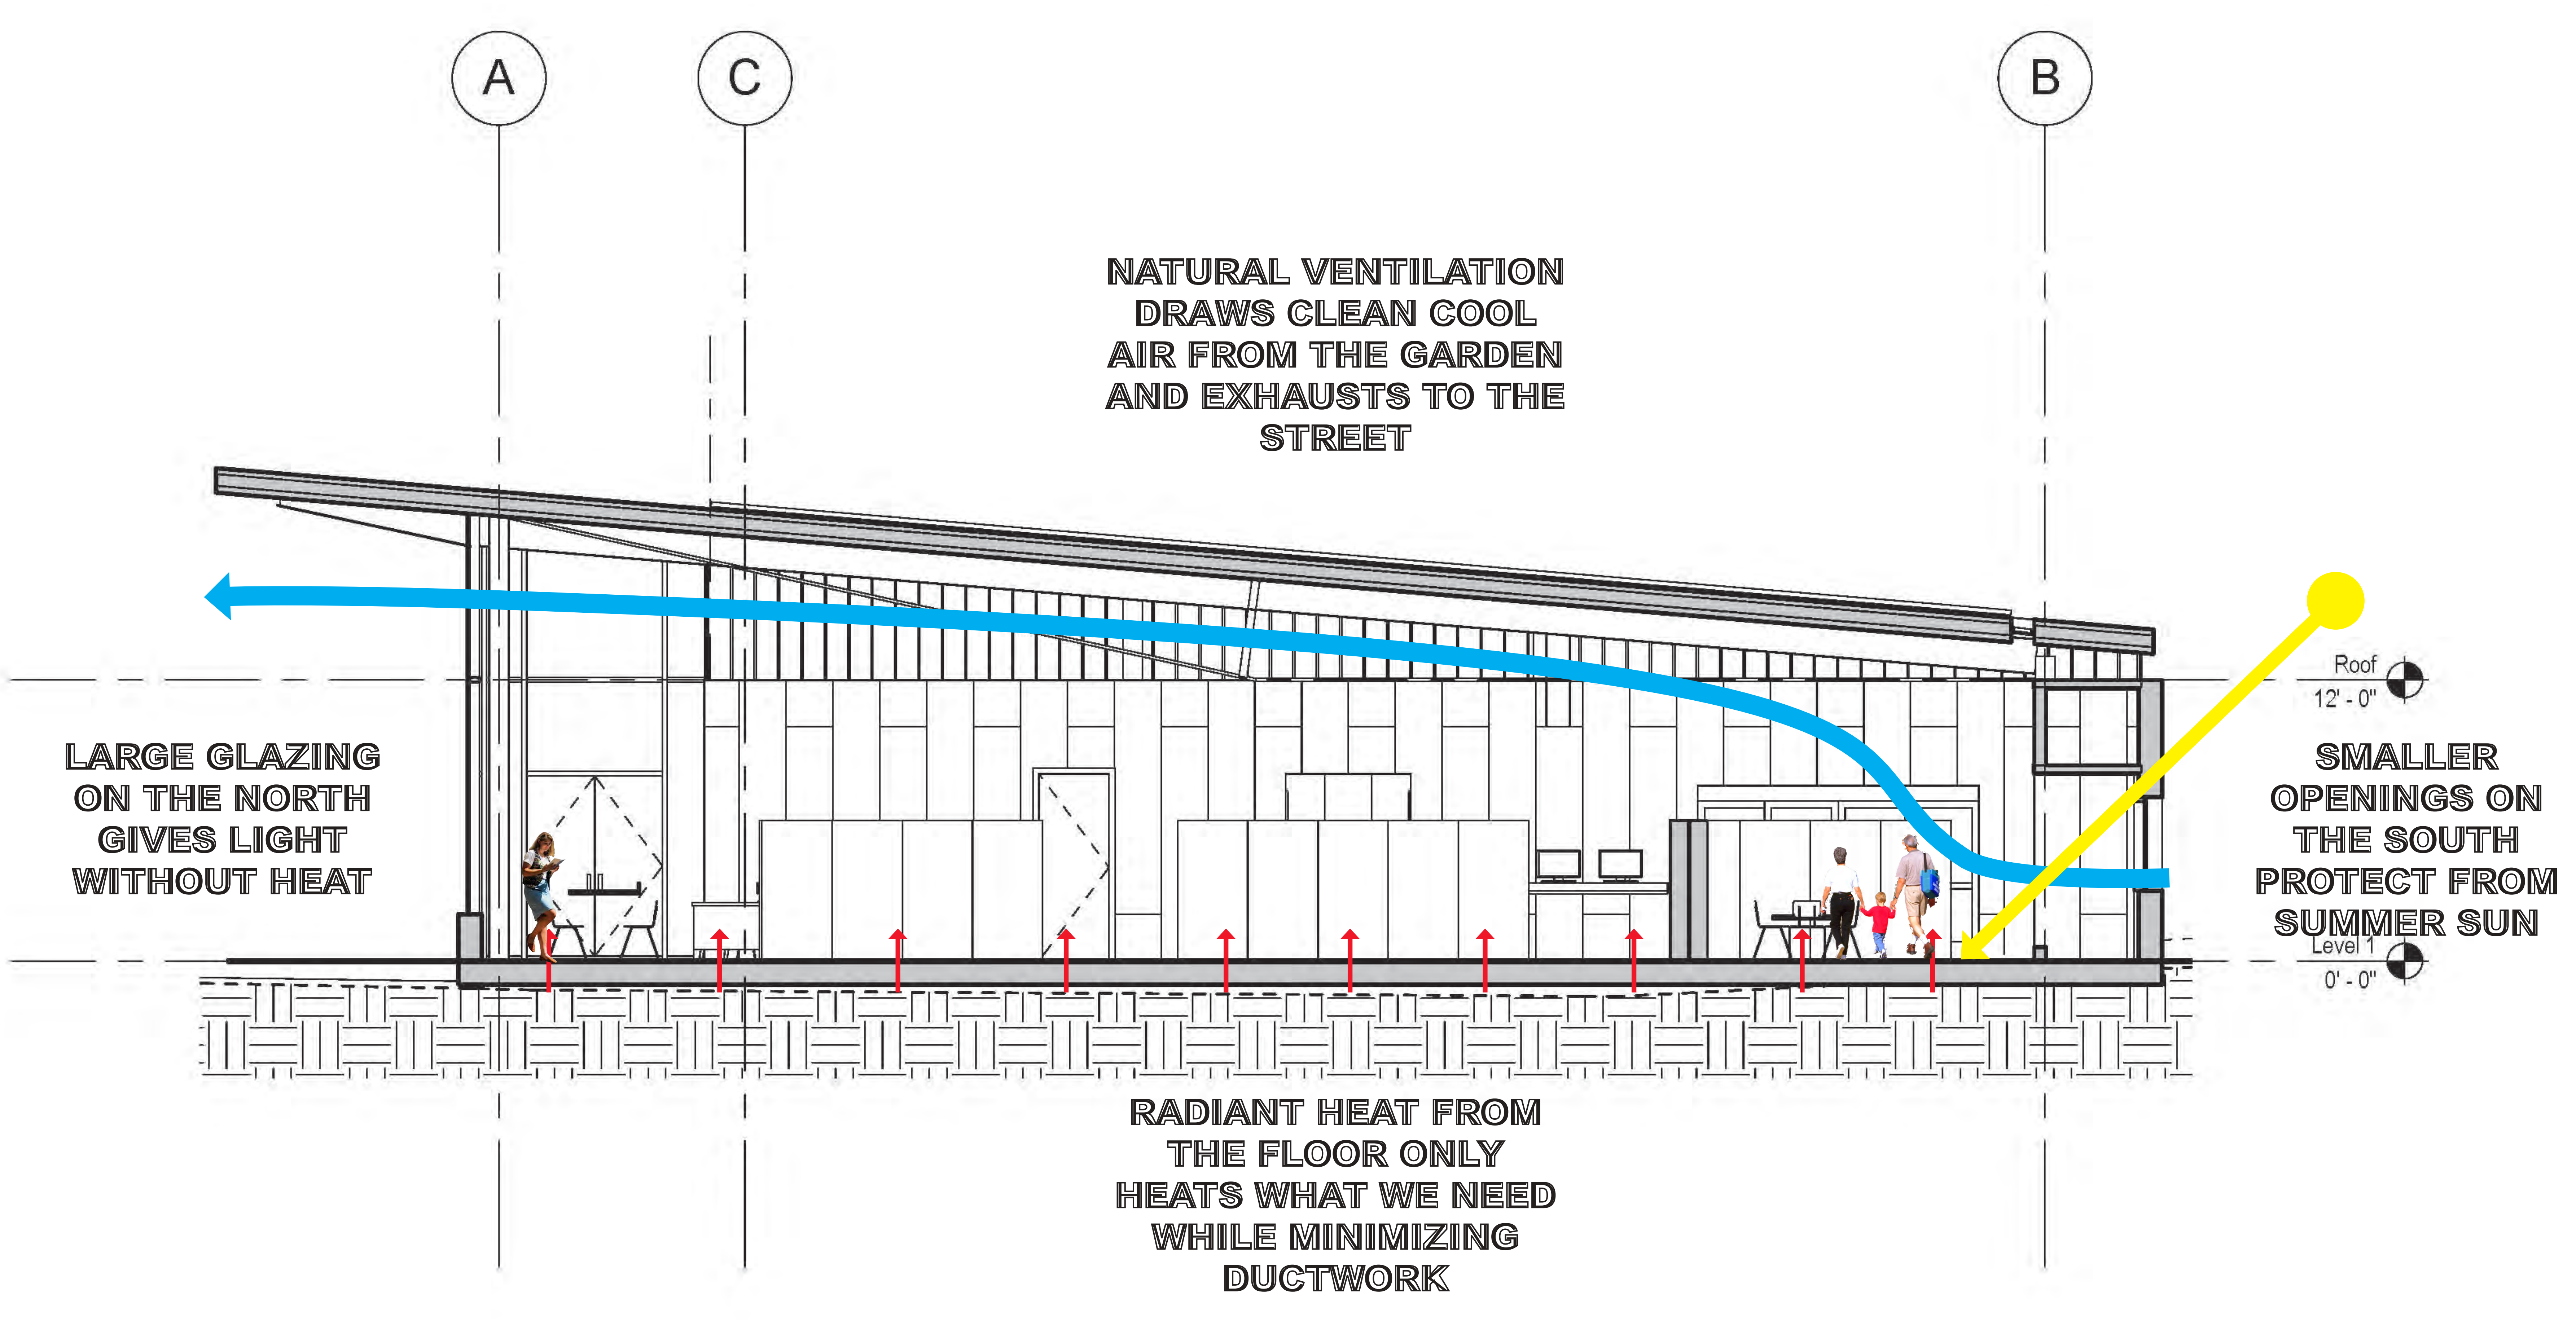

White Center Community Library

PUBLIC MEETING | NOVEMBER 19TH, 2013

VIEW LOOKING SOUTH ON 15TH

VIEW LOOKING EAST ON 107TH

White Center Community Library

PUBLIC MEETING | NOVEMBER 19TH, 2013

White Center Community Library

PUBLIC MEETING | NOVEMBER 19TH, 2013

GLAZING

CONCRETE PANEL

White Center Community Library

PUBLIC MEETING | NOVEMBER 19TH, 2013