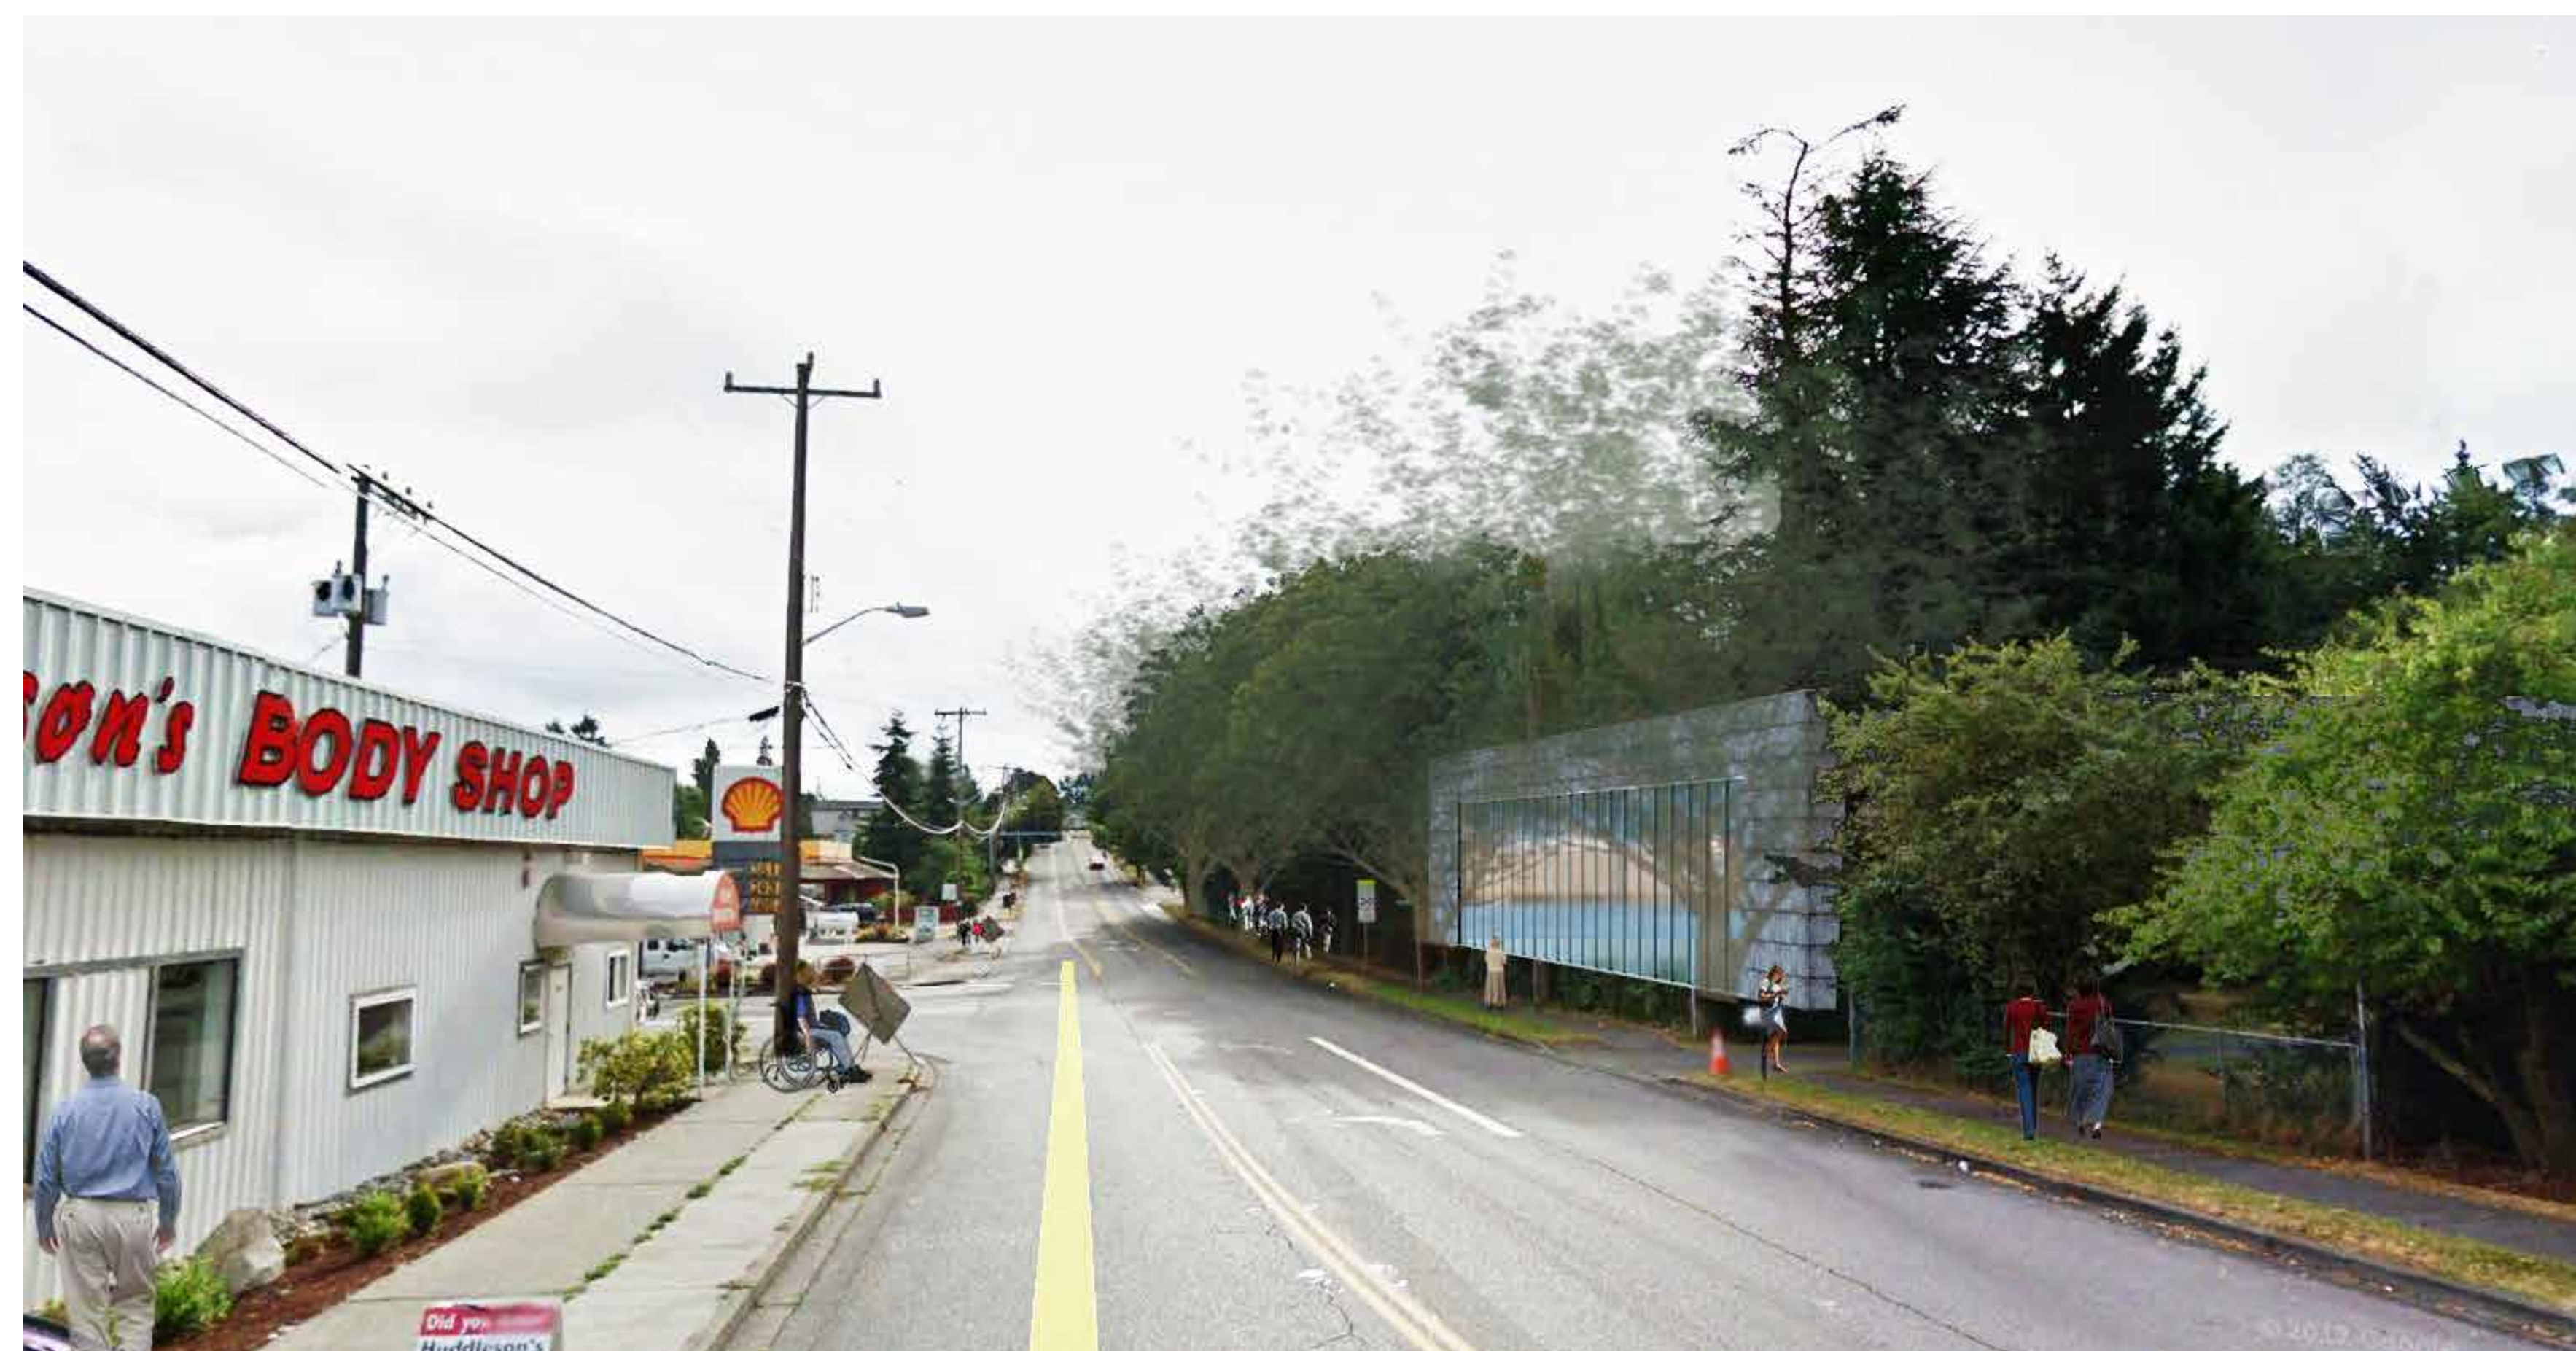

White Center Community Library

PUBLIC MEETING | JULY 18, 2013

SITE PLAN

AXON LOOKING EAST

AXON LOOKING SOUTH

VIEW LOOKING SOUTH ON 15TH

VIEW LOOKING EAST ON 107TH

White Center Community Library

PUBLIC MEETING | JULY 18, 2013

SITE PLAN

VIEW LOOKING SOUTH ON 15TH

VIEW LOOKING EAST ON 107TH

White Center Community Library

PUBLIC MEETING | JULY 18, 2013

SITE PLAN

VIEW LOOKING SOUTH ON 15TH

VIEW LOOKING EAST ON 107TH

White Center Community Library

PUBLIC MEETING | JULY 18, 2013

SITE PLAN

VIEW LOOKING WEST ON 107TH

VIEW LOOKING EAST ON 107TH

White Center Community Library

PUBLIC MEETING | JULY 18, 2013