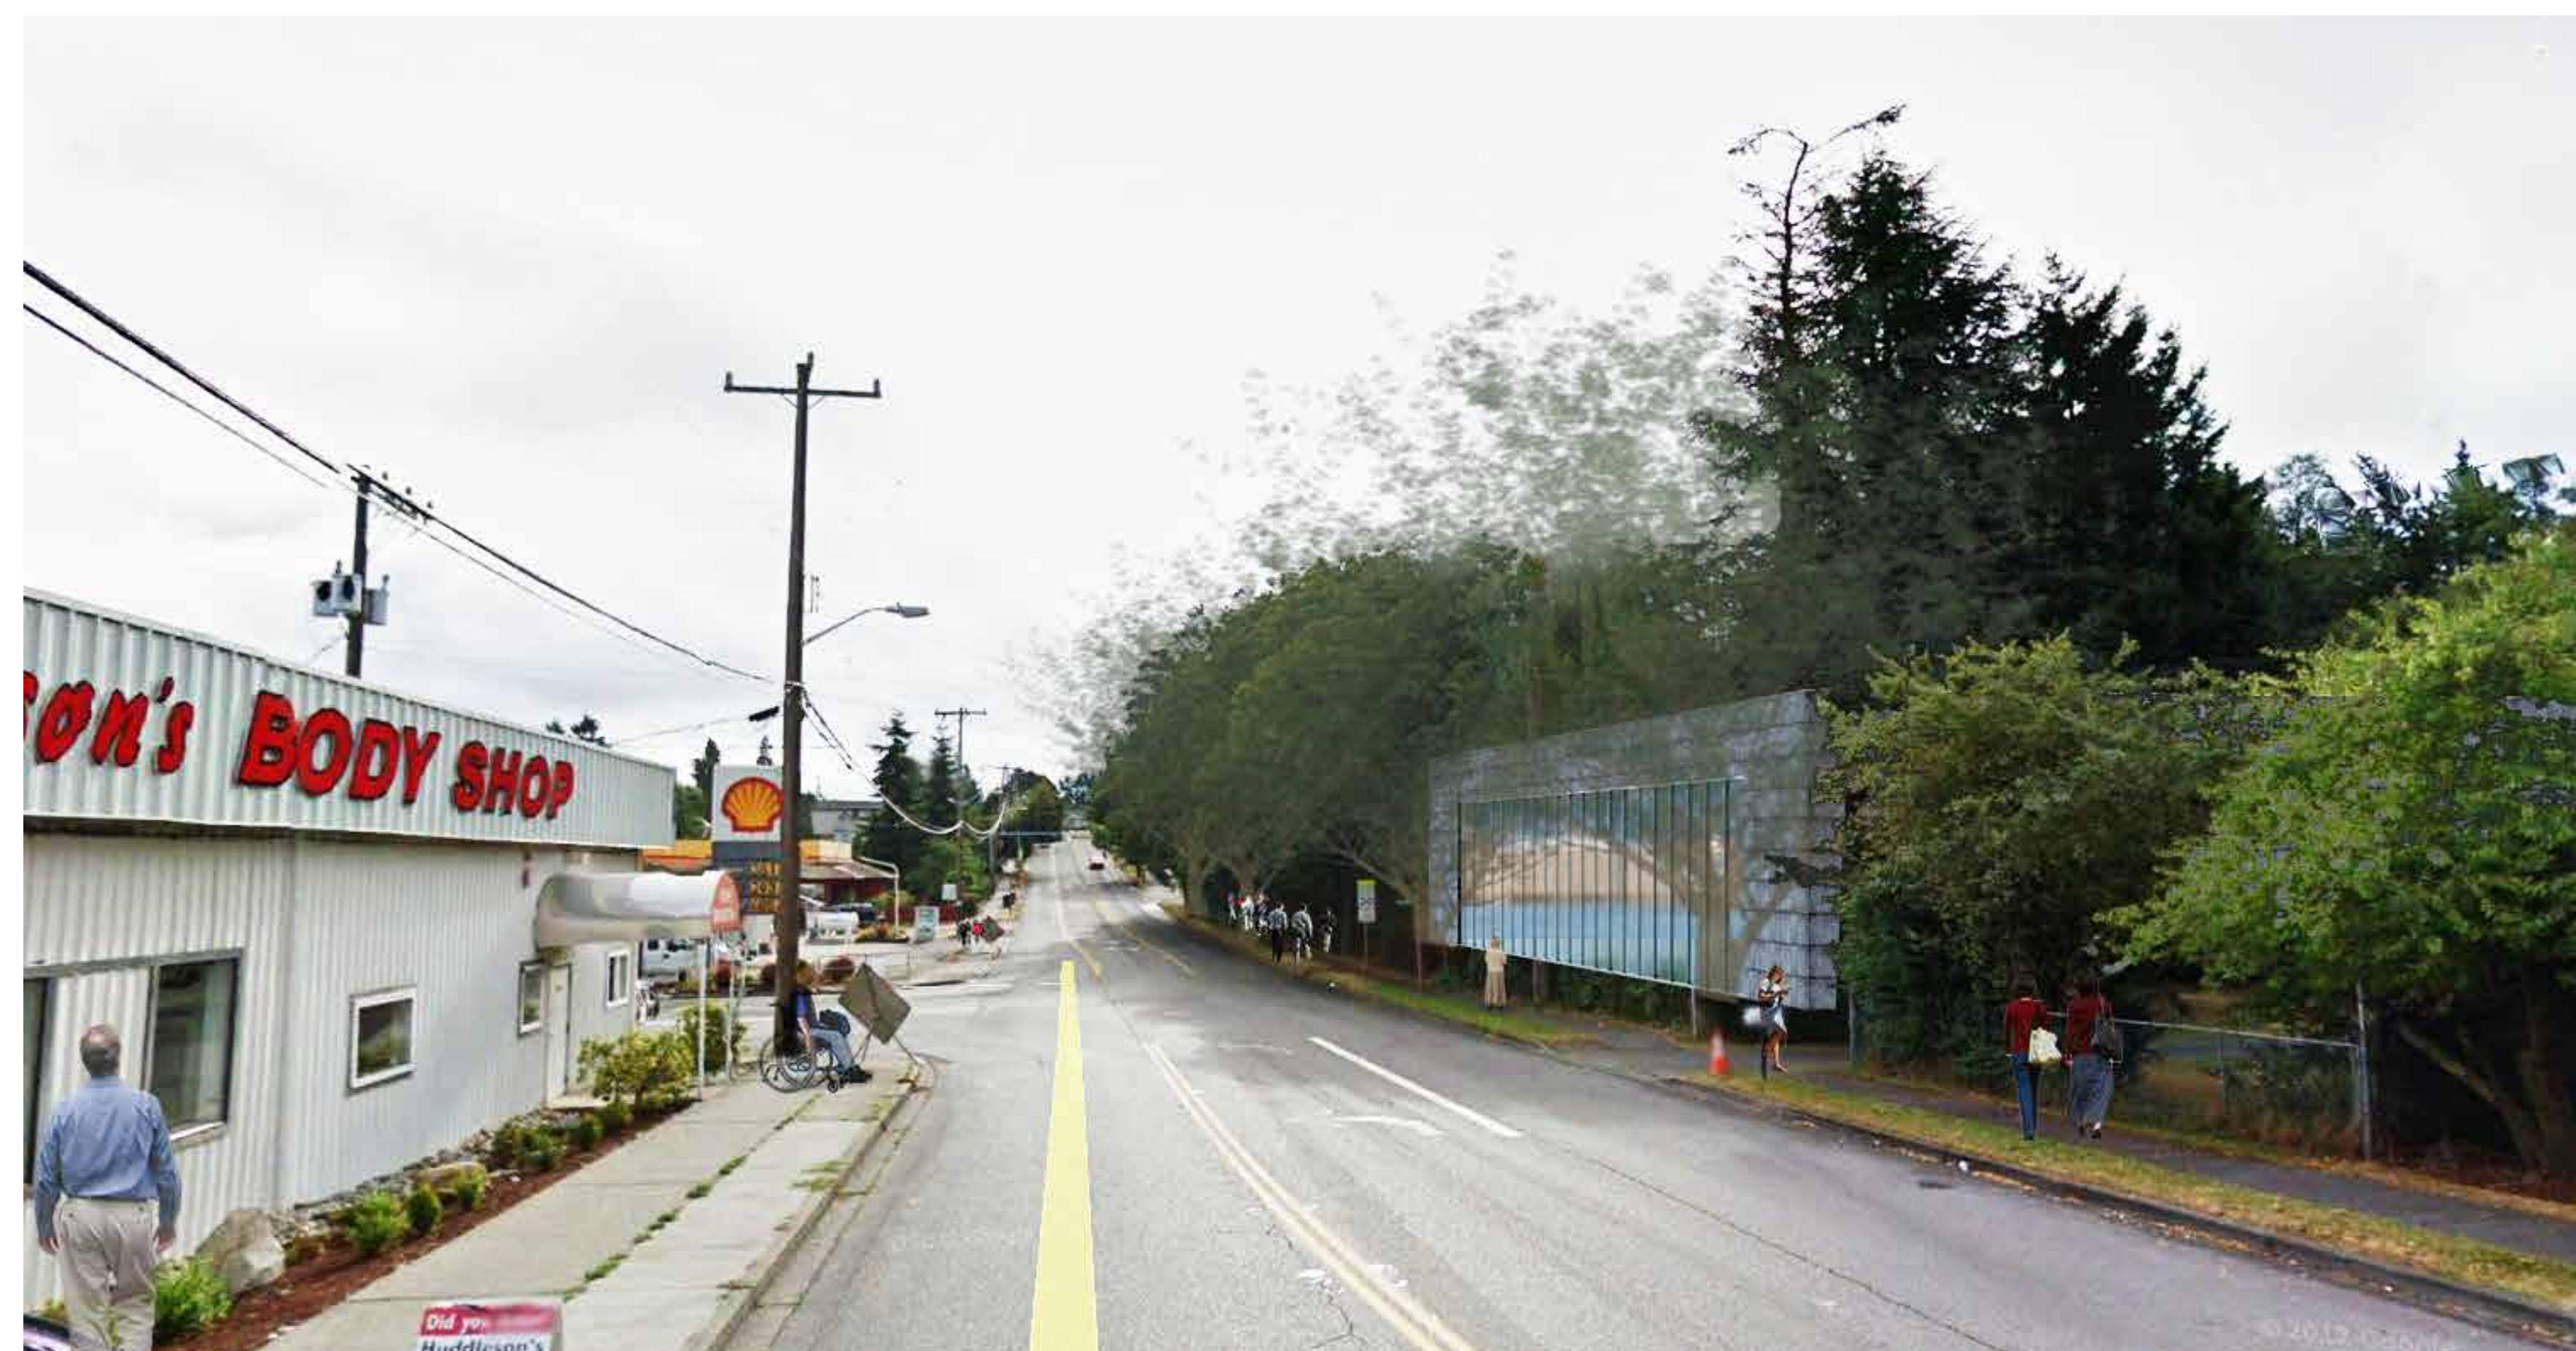

PUBLIC MEETING | JULY 18, 2013

SITE PLAN

VIEW LOOKING SOUTH ON 15TH

VIEW LOOKING EAST ON 107TH

White Center Community Library

PUBLIC MEETING | JULY 18, 2013

SITE PLAN

VIEW LOOKING SOUTH ON 15TH