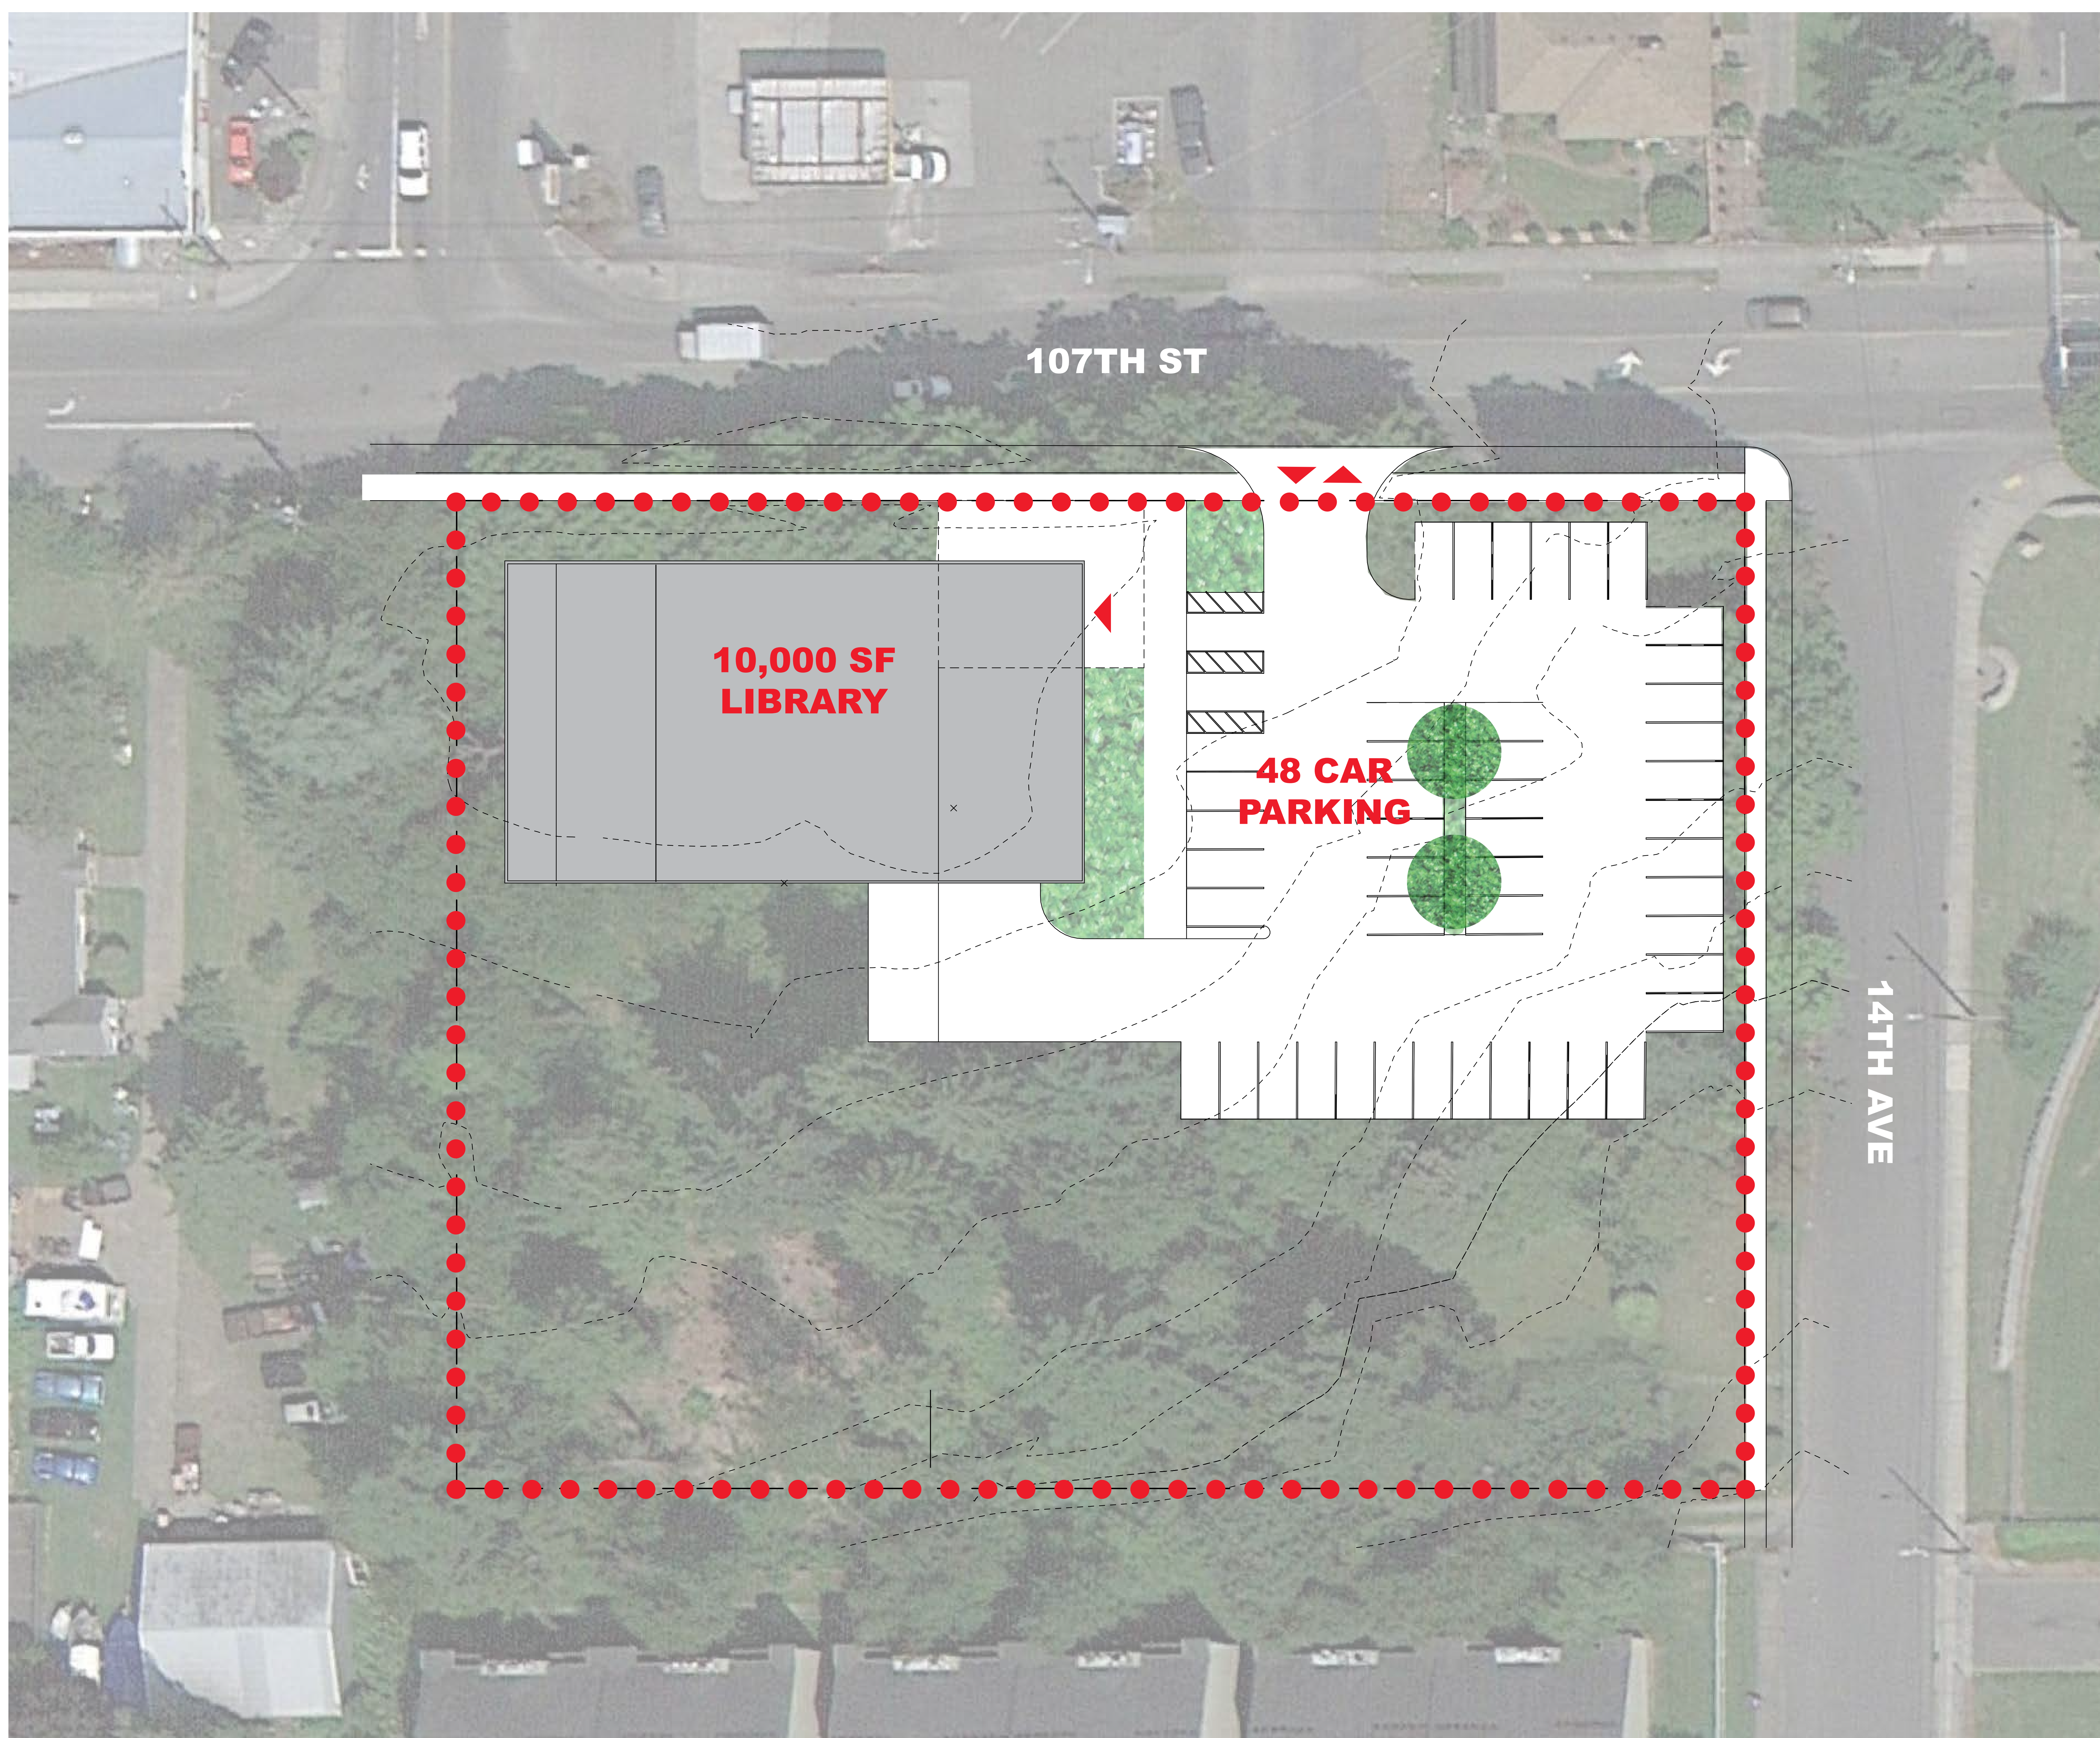

White Center Community Library

PUBLIC MEETING | JULY 18, 2013

SITE PLAN

AXON LOOKING EAST

AXON LOOKING SOUTH

VIEW LOOKING SOUTH ON 15TH

VIEW LOOKING EAST ON 107TH

White Center Community Library

PUBLIC MEETING | JULY 18, 2013

SITE PLAN

VIEW LOOKING SOUTH ON 15TH

VIEW LOOKING EAST ON 107TH

White Center Community Library

PUBLIC MEETING | JULY 18, 2013

SITE PLAN

VIEW LOOKING SOUTH ON 15TH

VIEW LOOKING EAST ON 107TH

White Center Community Library

PUBLIC MEETING | JULY 18, 2013

SITE PLAN

VIEW LOOKING WEST ON 107TH

VIEW LOOKING EAST ON 107TH

White Center Community Library

PUBLIC MEETING | JULY 18, 2013