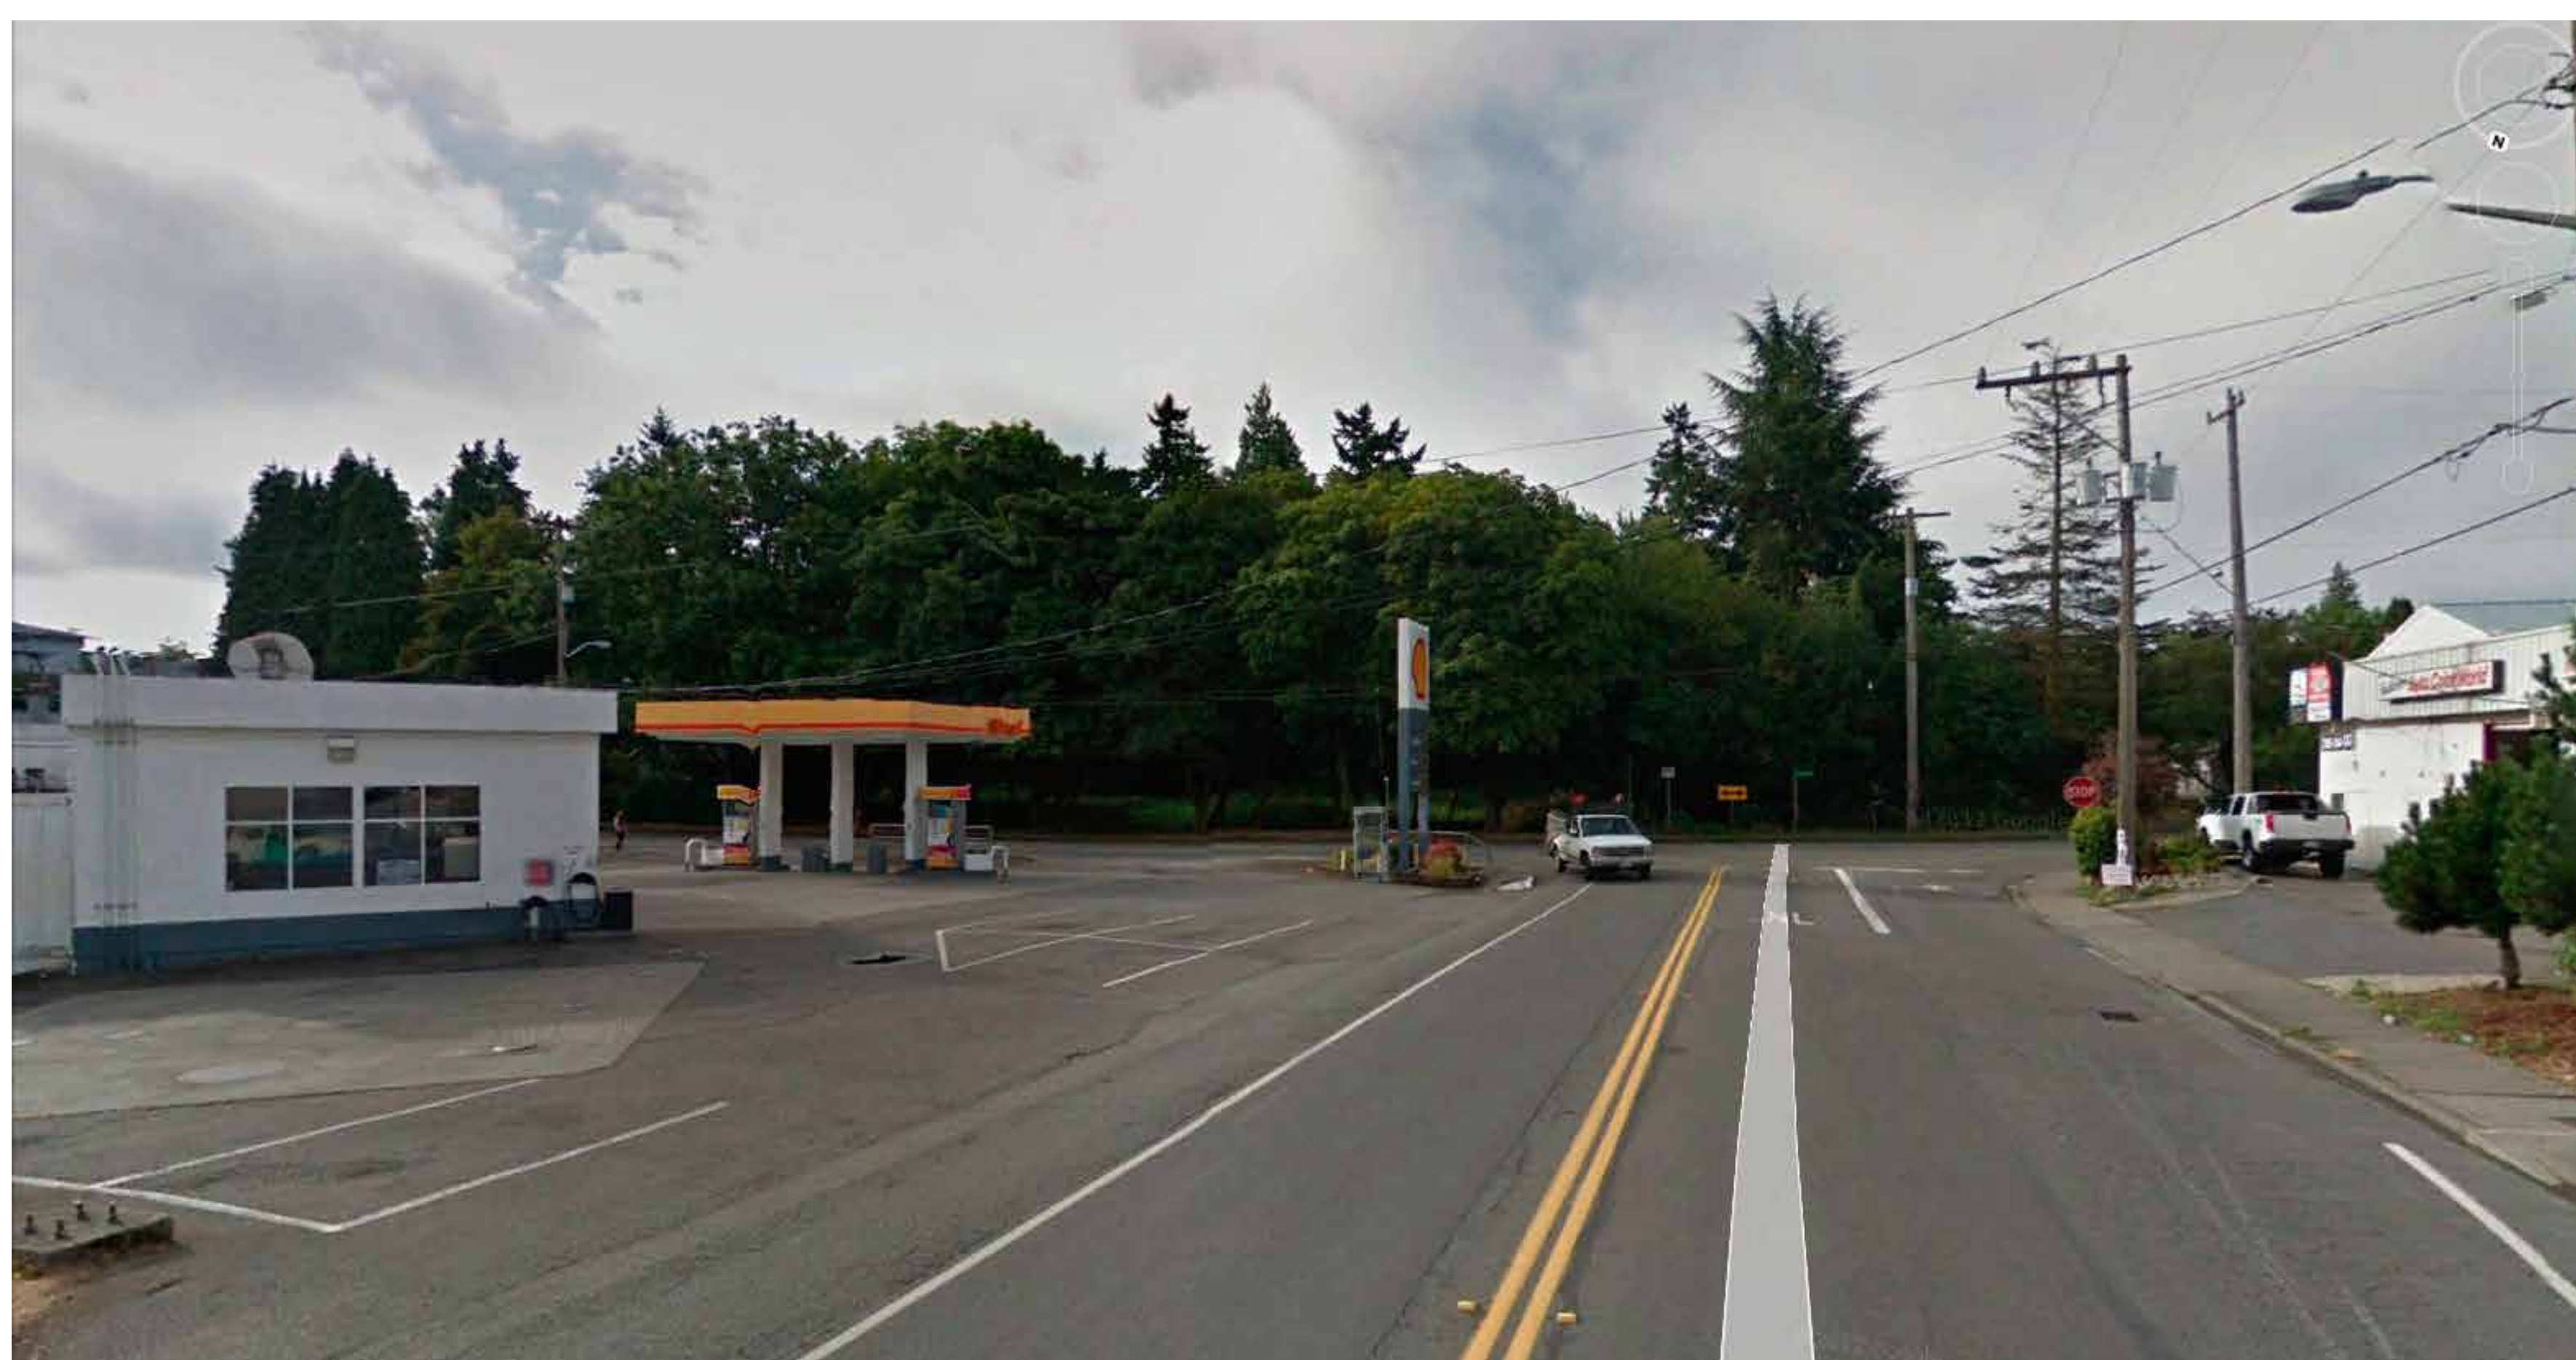

White Center Community Library

PUBLIC MEETING | JULY 18, 2013

SITE PLAN

AXON LOOKING EAST

AXON LOOKING SOUTH

VIEW LOOKING SOUTH ON 15TH

VIEW LOOKING EAST ON 107TH

White Center Community Library

PUBLIC MEETING | JULY 18, 2013

SITE PLAN

VIEW LOOKING SOUTH ON 15TH

VIEW LOOKING EAST ON 107TH

White Center Community Library

PUBLIC MEETING | JULY 18, 2013

SITE PLAN

VIEW LOOKING SOUTH ON 15TH