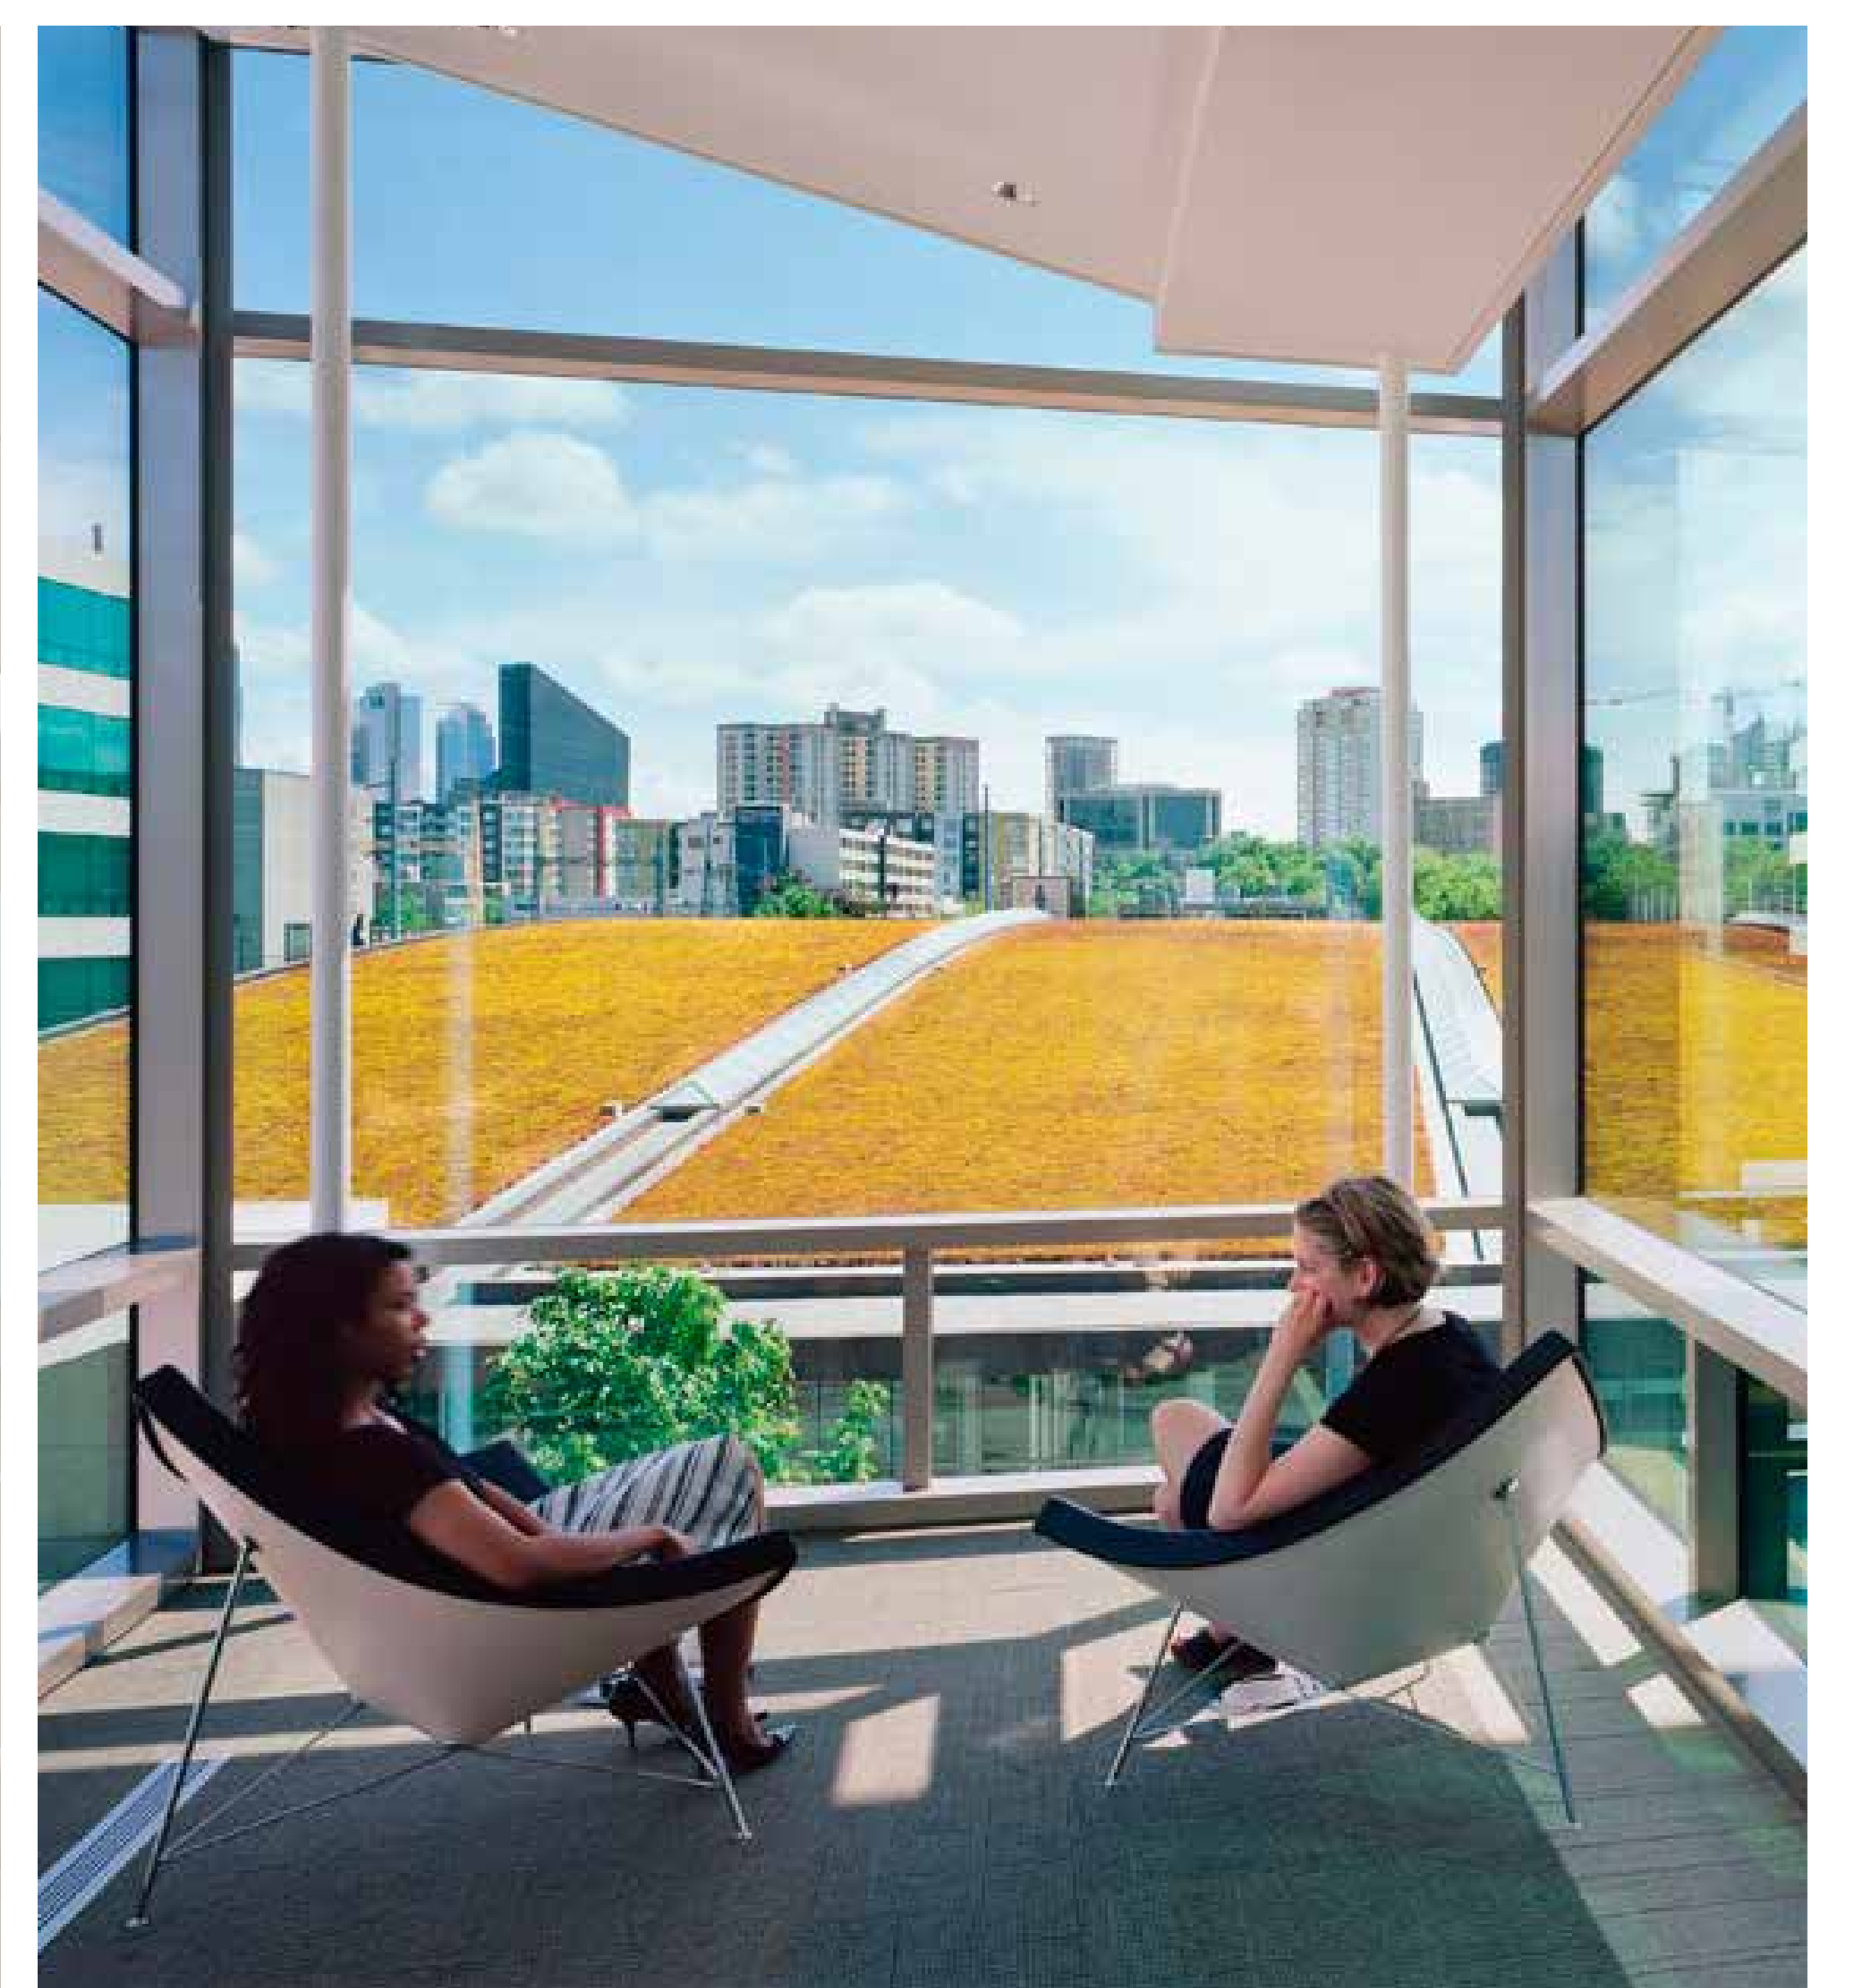

VIEW LOOKING EAST ON 107TH

White Center Community Library

PUBLIC MEETING | JULY 18, 2013

SITE PLAN

VIEW LOOKING WEST ON 107TH

VIEW LOOKING EAST ON 107TH

White Center Community Library

PUBLIC MEETING | JULY 18, 2013