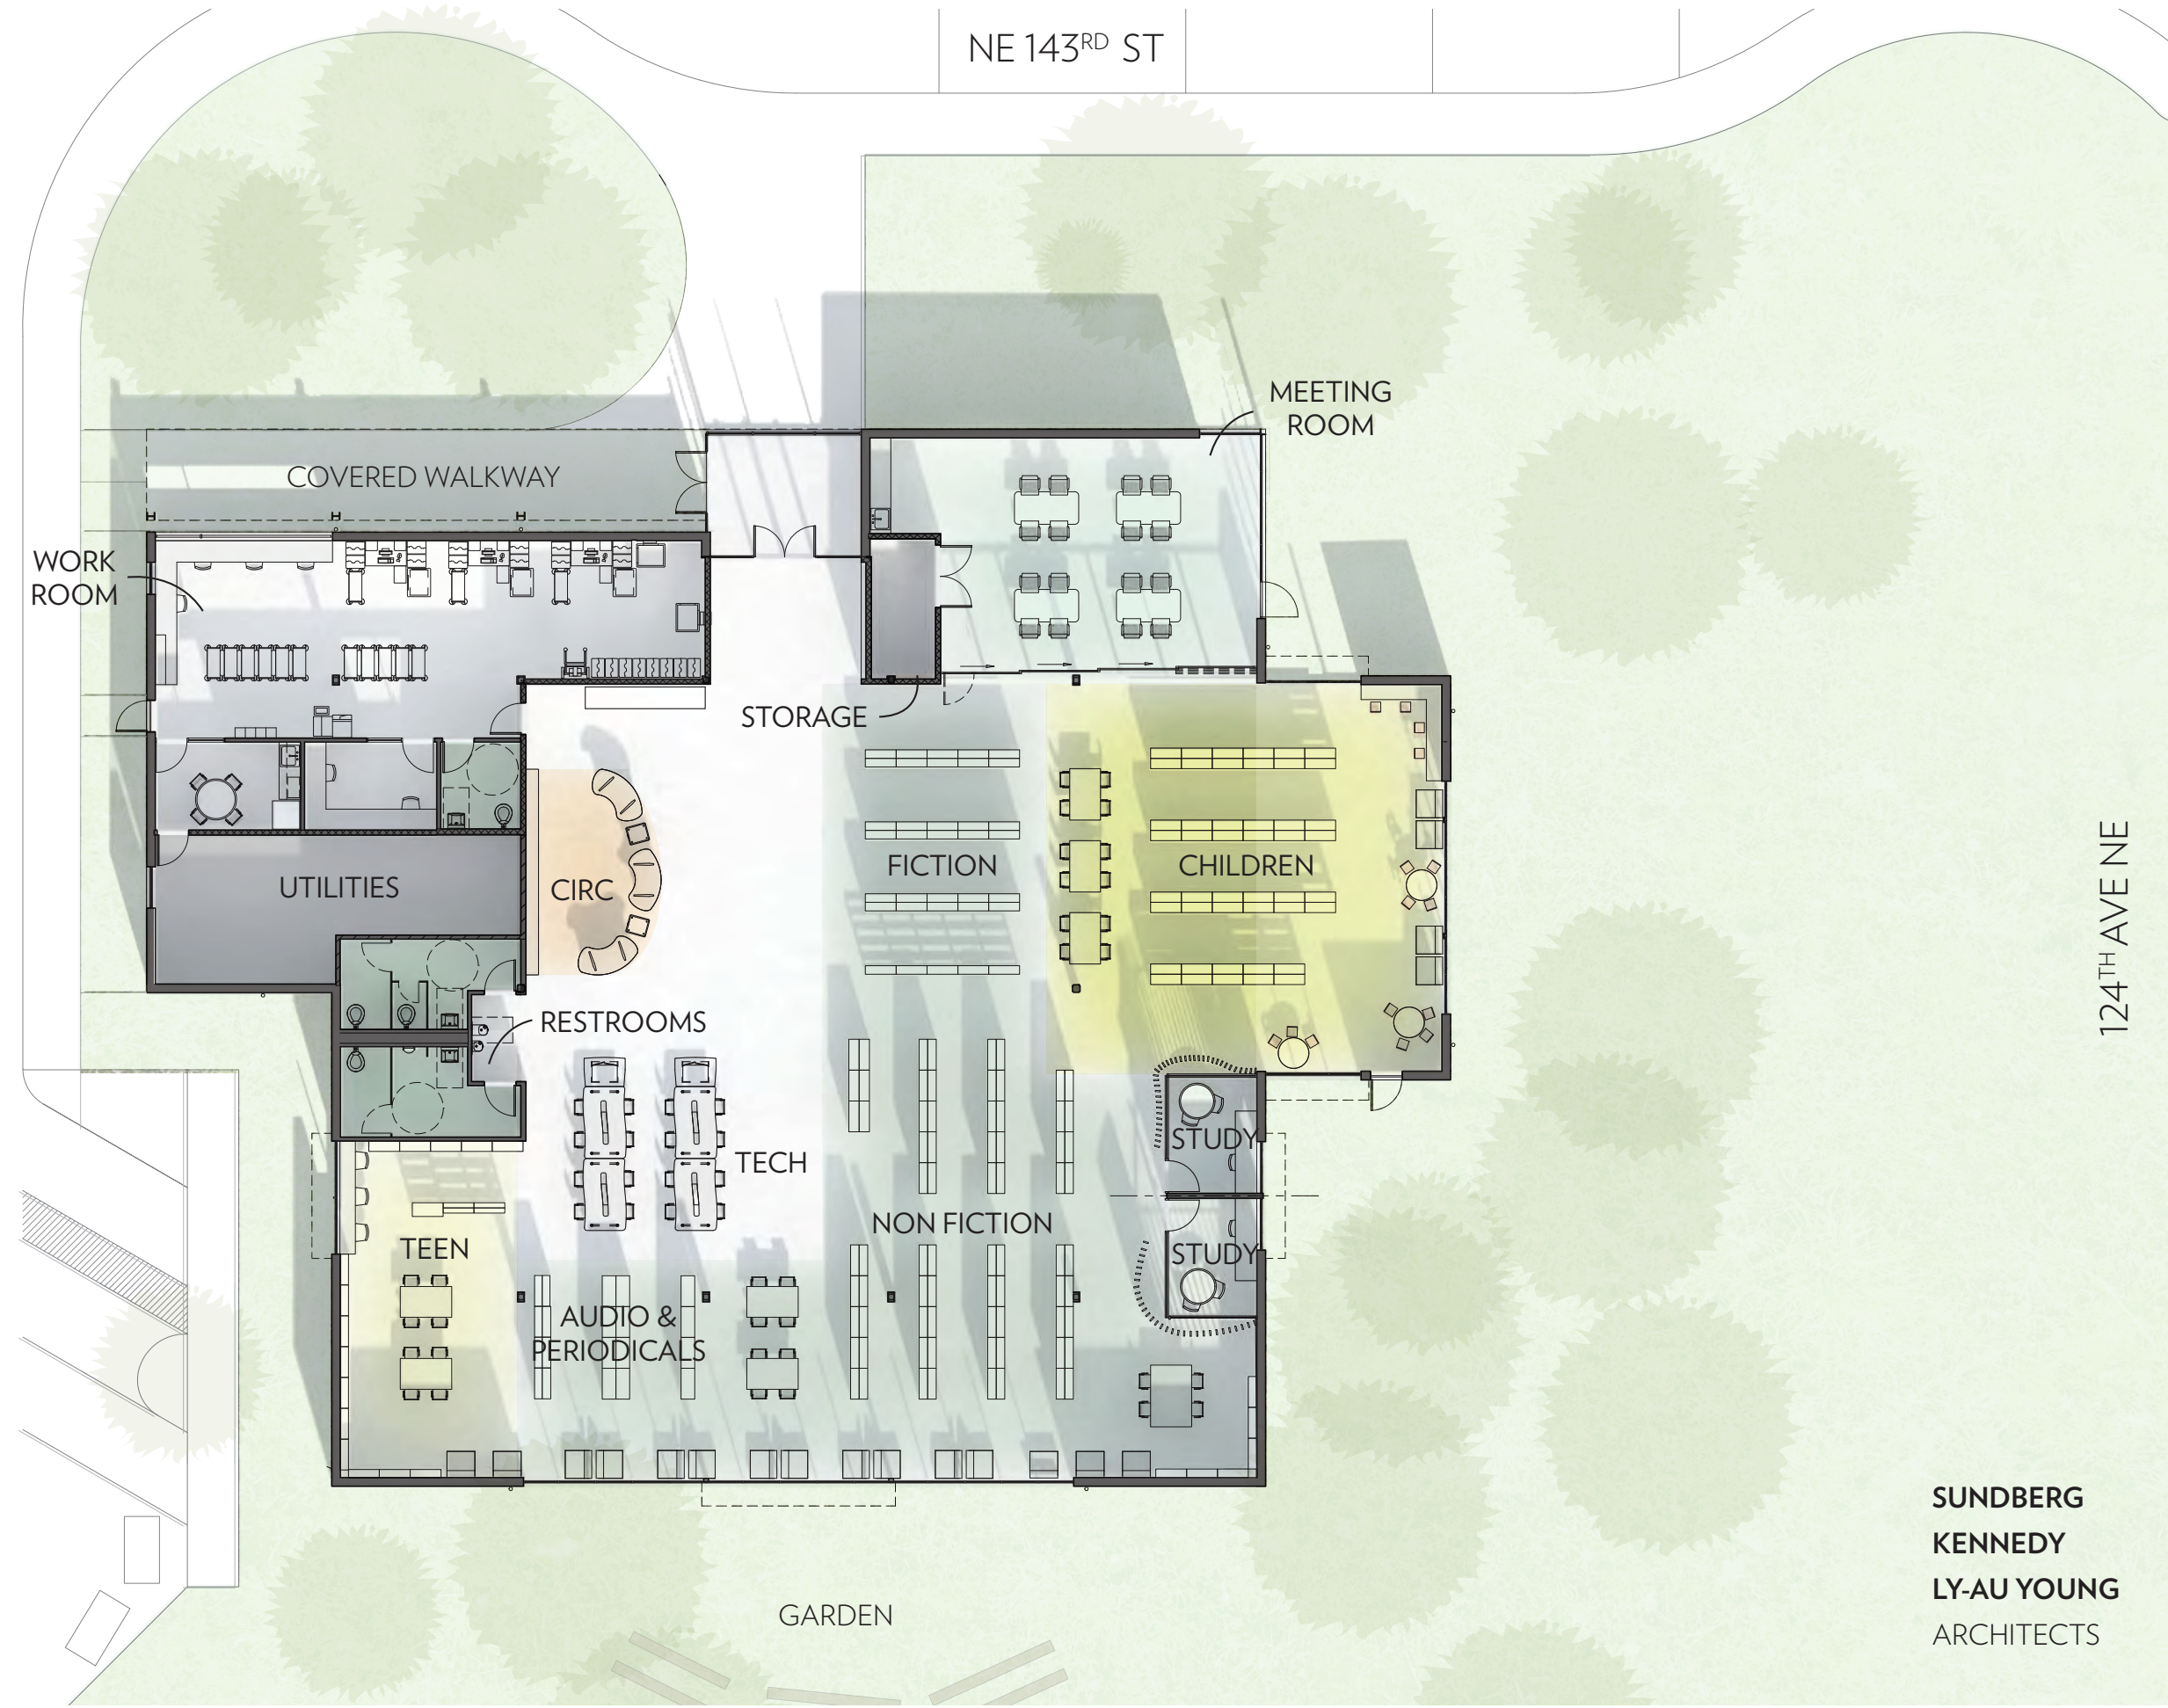

NE 143<sup>RD</sup> ST

124<sup>TH</sup> AVENUE NE

PARKING LOT

SUNDBERG  
KENNEDY  
LY-AU YOUNG  
ARCHITECTS

JUNE 11, 2014

SITE PLAN

SUNDBERG  
KENNEDY  
LY-AU YOUNG  
ARCHITECTS

SUNDBERG  
KENNEDY  
LY-AU YOUNG  
ARCHITECTS