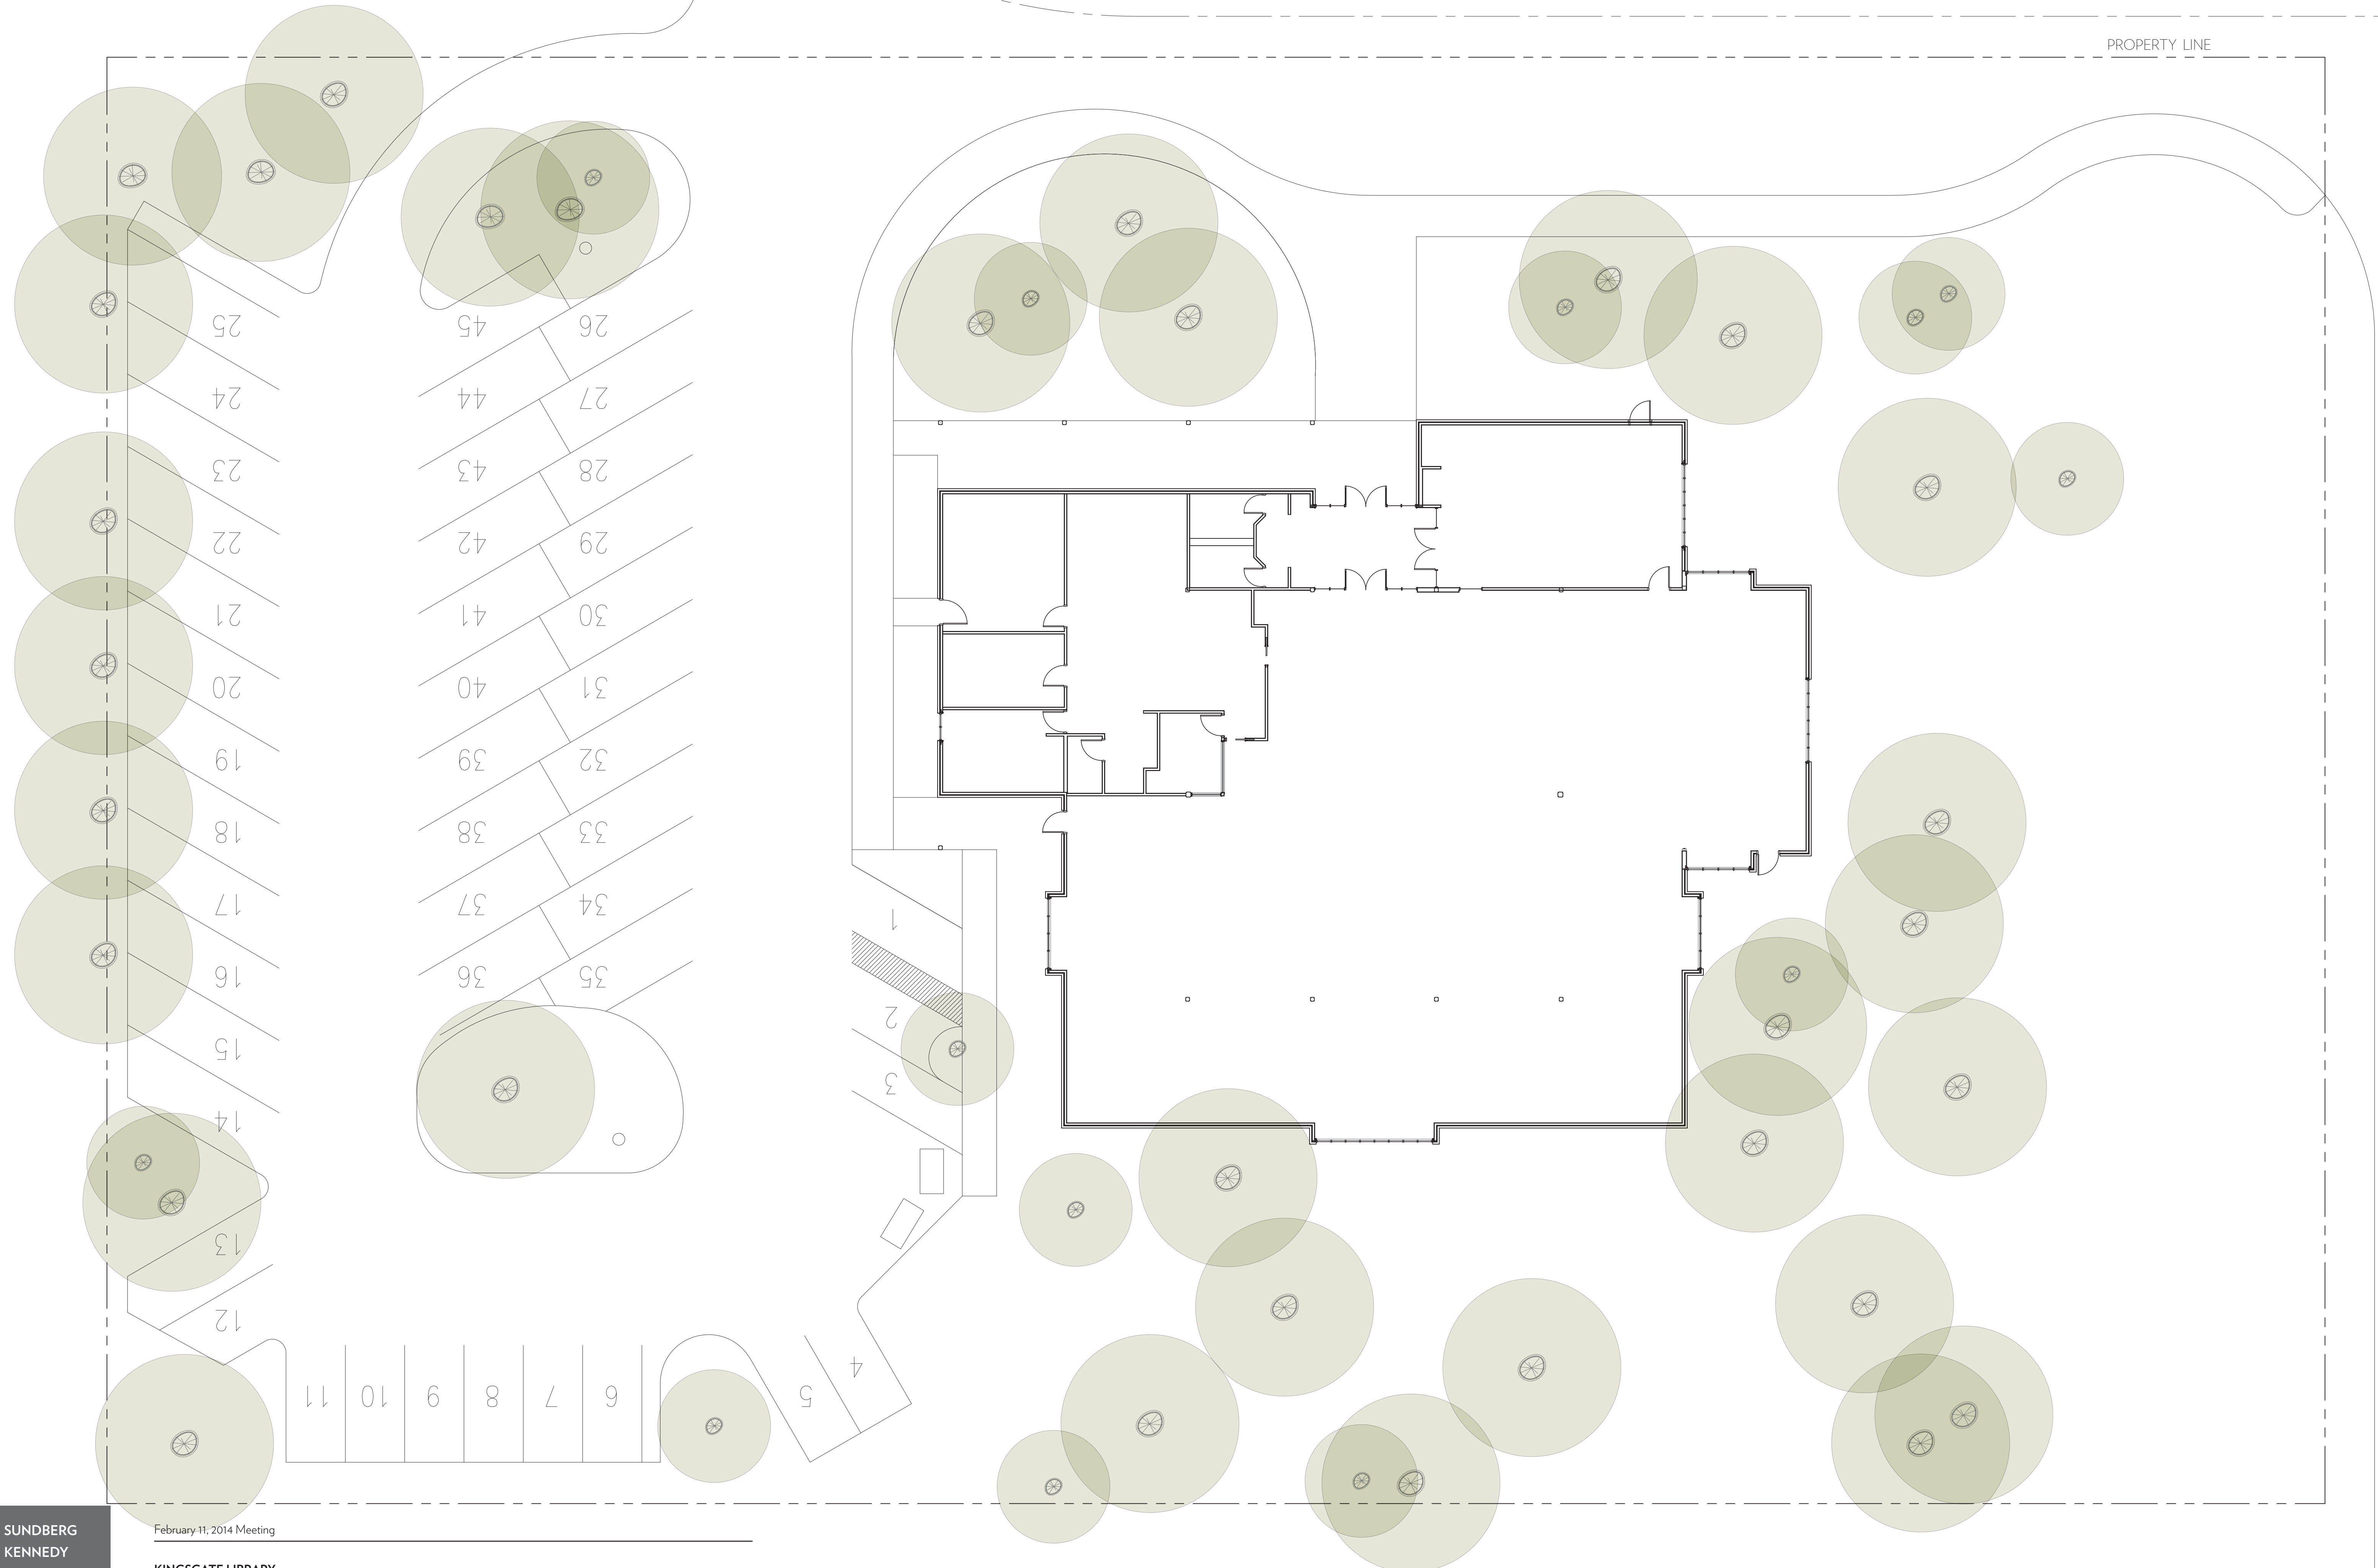

NE 143RD ST

PROPERTY LINE

124TH AVE NE

NE 143RD ST

PARKING LOT

124TH AVE NE

- ← ENTRY
- LIBRARY SERVICES
- ADULT
- TEEN
- CHILDREN
- MEETING/STUDY
- TECHNOLOGY
- RESTROOMS
- BACK OF HOUSE

NE 143RD ST

PARKING LOT

124TH AVE NE

- ← ENTRY
- LIBRARY SERVICES
- ADULT
- TEEN
- CHILDREN
- MEETING/STUDY
- TECHNOLOGY
- RESTROOMS
- BACK OF HOUSE

NE 143RD ST

PARKING LOT

124TH AVE NE

- ← ENTRY
- LIBRARY SERVICES
- ADULT
- TEEN
- CHILDREN
- MEETING/STUDY
- TECHNOLOGY
- RESTROOMS
- BACK OF HOUSE